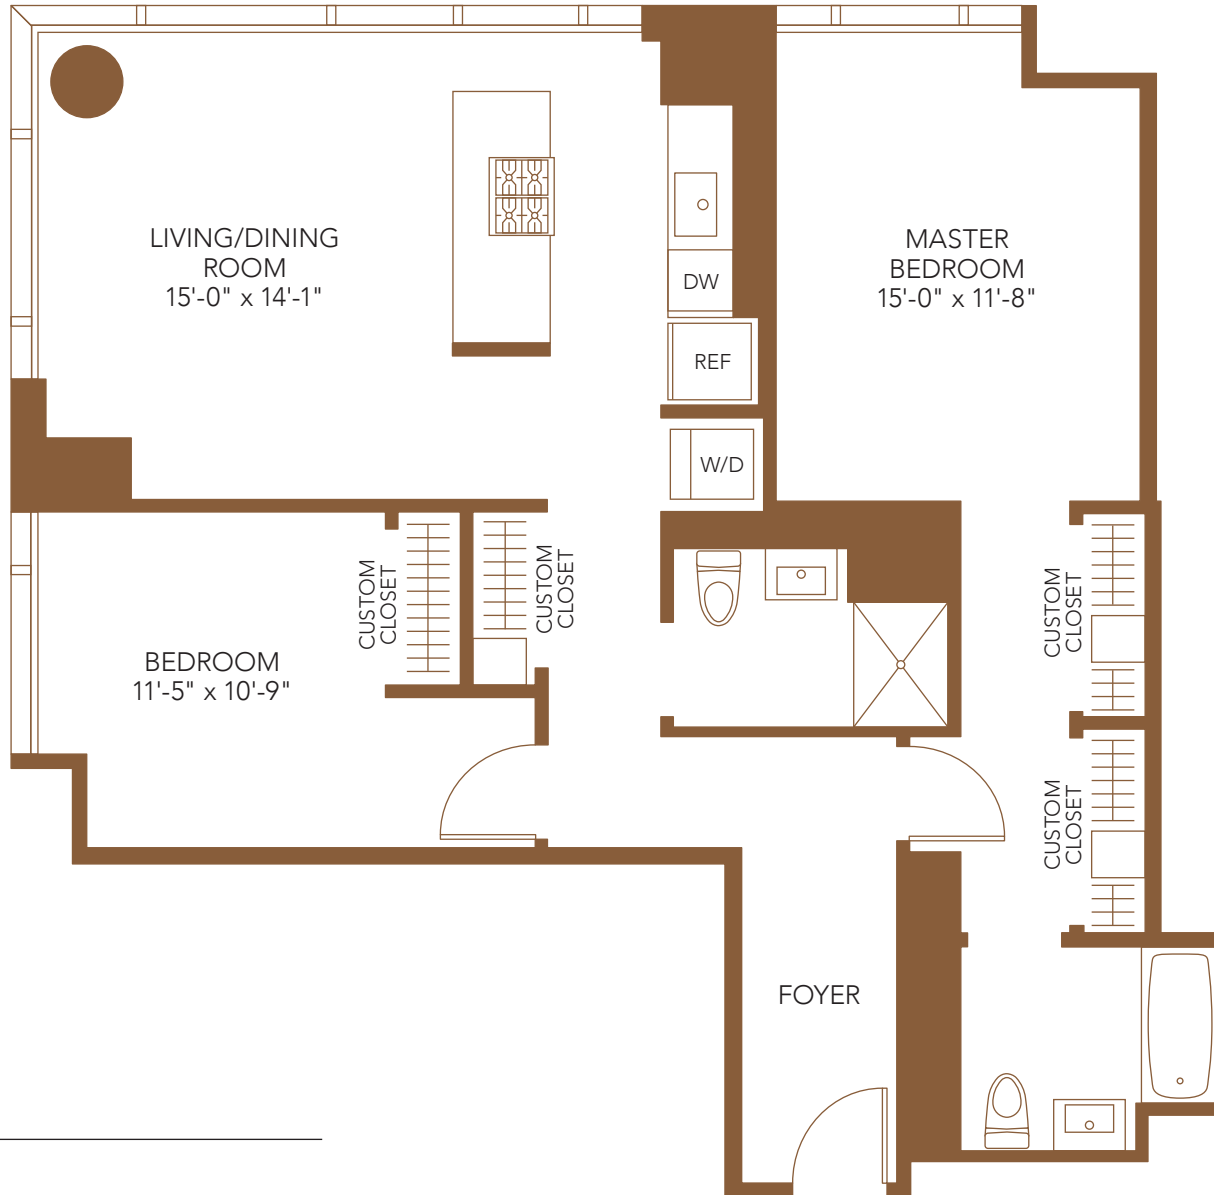

ONE ELEVEN

Tower RESIDENCE 4

Floors 30-53

2 Bedroom / 2 Bathroom

OneElevenChicago.com

312.239.3568   

111 West Wacker Drive - Chicago, Illinois 60601

FLOOR: _____

MONTHLY RENT: _____

*All dimensions are approximate. Pricing subject to change without notice. 