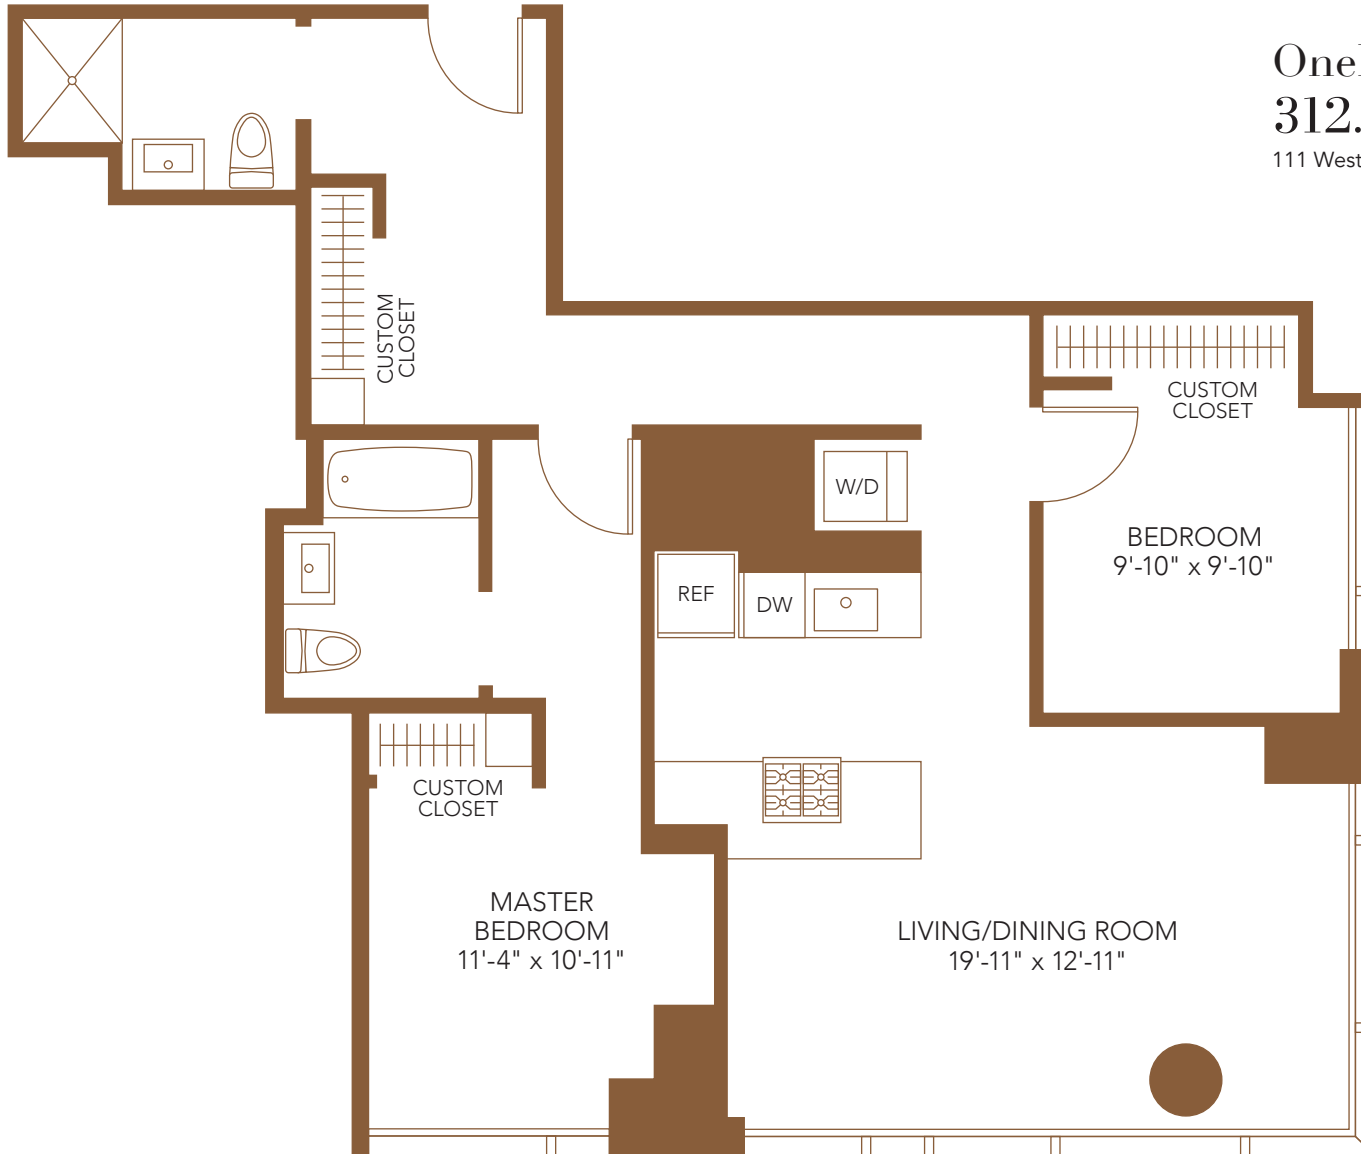

ONE ELEVEN

Tower RESIDENCE 10

Floors 30-53

2 Bedroom / 2 Bathroom

OneElevenChicago.com

312.239.3568   

111 West Wacker Drive - Chicago, Illinois 60601

FLOOR:

MONTHLY RENT:

*All dimensions are approximate. Pricing subject to change without notice. 