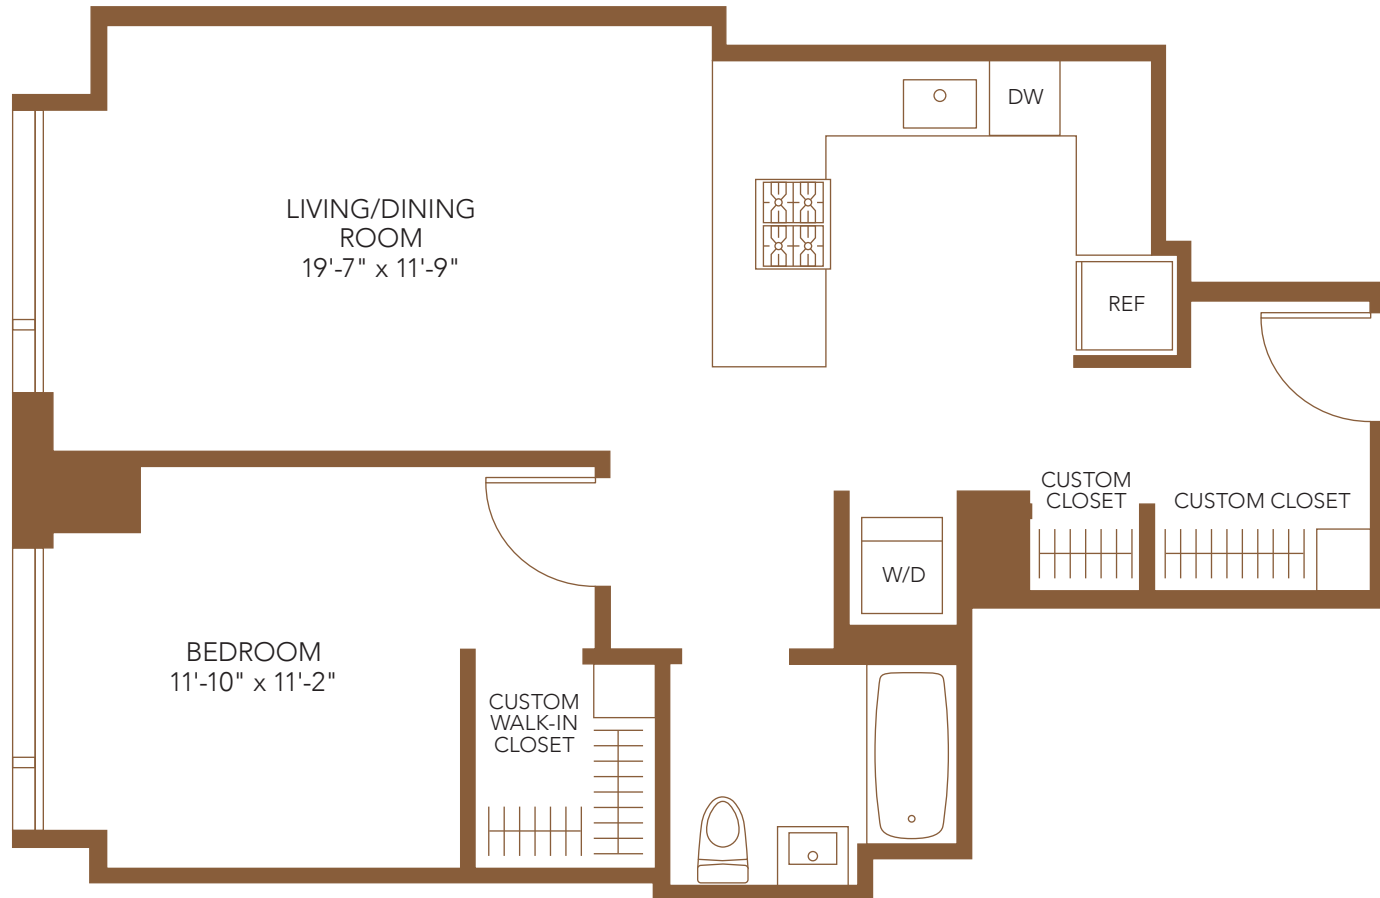

ONE ELEVEN

OneElevenChicago.com

312.239.3568   

111 West Wacker Drive - Chicago, Illinois 60601

Tower RESIDENCE 6

Floors 30-47, 50-53

1 Bedroom / 1 Bathroom

FLOOR: _____

MONTHLY RENT: _____

*All dimensions are approximate. Pricing subject to change without notice. 